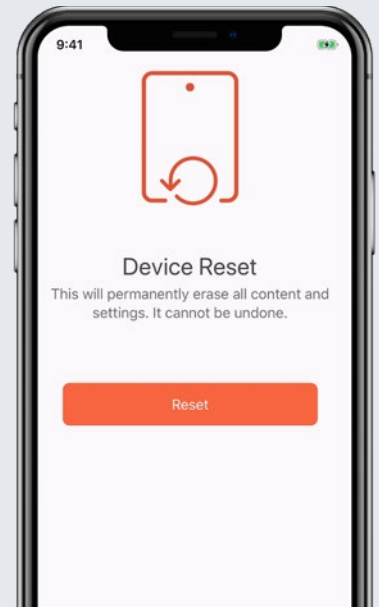

# Jamf Reset

Reimagine wiping and re-provisioning devices

**Jamf Reset is an app designed for IT to empower end-users to securely wipe a device and prepare it for the next user with confidence.**

Temporary use and loaner devices are popular for guests at many different establishments, but prepping them always fell on IT. Hospital guests and hotel visitors want the flexibility of a device they can make their own, without sacrificing the comfort of knowing their data is properly disposed of and erased. This should go beyond browser history to application logins, documents, photos and more. Users want devices to be digitally - and physically - sanitized between uses and Jamf Reset provides a secure re-provisioning process that guides them confidently through a two-step process.